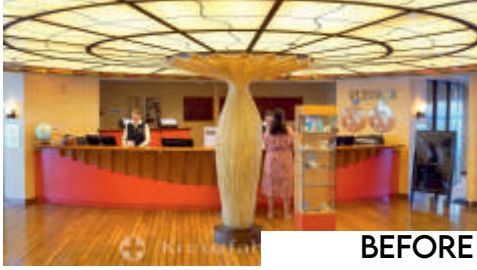

BEFORE

remaining from the original state. With an extremely tight schedule, design and construction had to be completed in less than 4 months, from December 2023 to mid-March 2024. It took a lot of organization and coordination to meet the deadlines. During the first weeks, the carpets for all the areas had to be designed as their delivery required three months. At the same time, the color schemes were being built, new areas were being designed, specifications were being set. From some point on, design went hand in hand with construction. The uninterrupted and excellent cooperation with the manufacturers was a necessary condition for achieving the deadlines. Flexibility and adaptability were keys to the project's success. The final result of the refurbishment is quite impressive, the ship was completely transformed and proudly joined the Celestyal fleet.